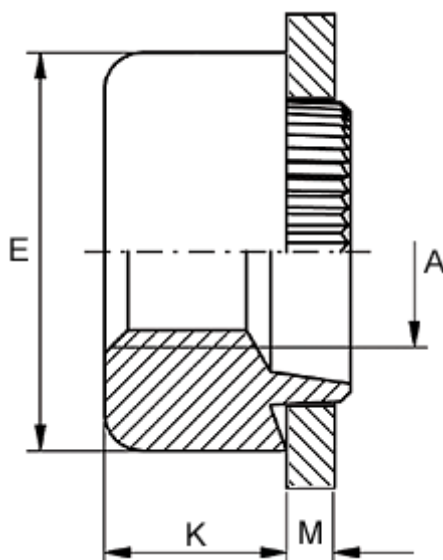

Article number: 12726000025700

Description: KLEE-coil 726 000 025.700  
M2,5 Light-alloy metal

## Measures

---

Female thread A	= M2,5
Height K	= 3.0
Outer diameter E	= 6.0
Plate thickness	= 1.4 to 1.6
Recommended bore diameter +0.05	= 4.0